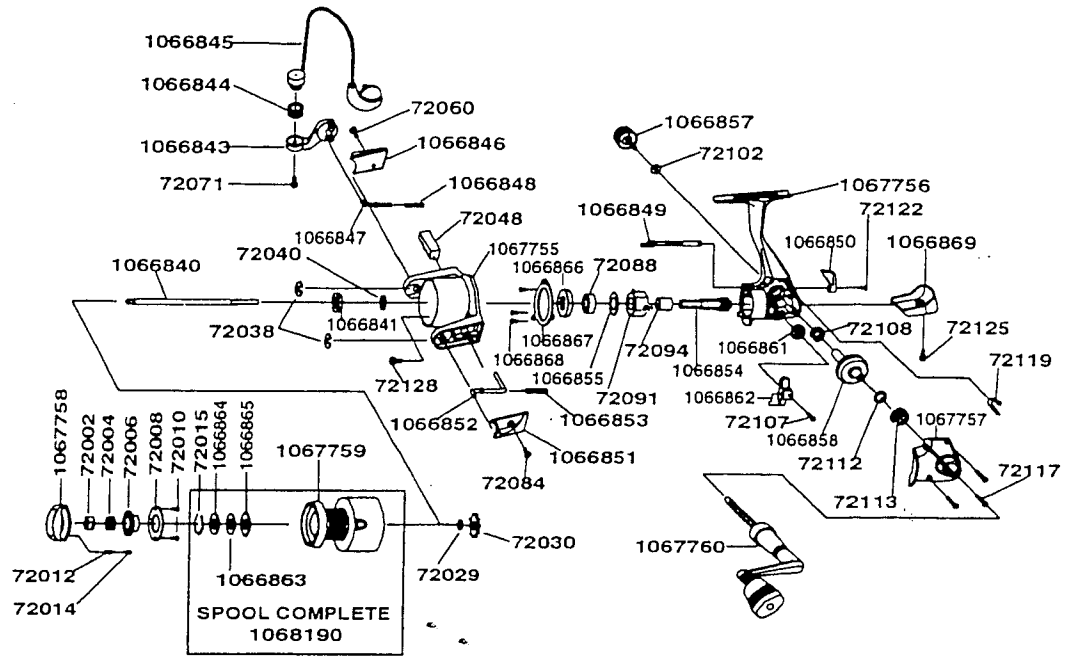

DIAGRAM

Please specify reel model and part number when ordering parts.

CARDINAL CUL S3

PART LIST

PART#	PARTS NAME	PART#	PARTS NAME	PART#	PARTS NAME
1067758	Drag Knob	1066847	Ball S/P Shaft	72107	O/S Slider S/C
72002	Drag Nut	72026	Ball S/P Cover S/C	72108	Body Bush
72004	Drag Spring	1066846	Ball S/P Cover	1066858	Drive Gear
72006	Drag Knob Under Cap	72084	Ball S/P Cover S/C	72112	Drive Gear ADJ W/S
72008	Under Cap Retainer	1066845	Ball Ass y	72113	Ball Bearing
72010	Under Cap Retainer S/C	1066844	Line Roller	1067757	Body Cover
72012	Drag Click Spring	1066843	Arm Lever	72117	Body Cover S/C
72014	Drag Clicker	72071	Ball Screw	72119	S/Lever S/P
72015	Spool Ring	1066852	Kick Lever	1066850	Stopper Lever
1066864	Drag "D" Washer	1066853	Kick Lever S/P	72122	Stopper Lever S/C
1066865	Drag "A" Washer	1066851	Kick Lever Cover	1066869	Body Cap
1066863	Drag "B" Washer	72088	Ball Bearing	72125	Body Cap S/C
72029	Click Washer	1066855	Bearing W/S	1067760	Handle Ass y
72030	Click Gear	72091	O/Way Clutch B/B	72128	Rotor Nut Lock S/C
1066840	Main Shaft	72094	Clutch Bush	1066841	Rotor Nut
72038	E - Clip	1066854	Pinion Gear	1066849	Lever Shaft
72040	Rotor "D" Washer	1067756	Body	1066866	B/Bearing Bushing
1067755	Rotor	1066857	Handle Screw Cap	1066867	Bearing Plate
72048	Balance Weight	72102	Screw Cap W/S	1067759	Spool
1066848	Ball Spring	1066861	O/S Gear	1066868	Bearing Plate S/C
		1066862	O/S Slider	1068190	Spool Ass'y